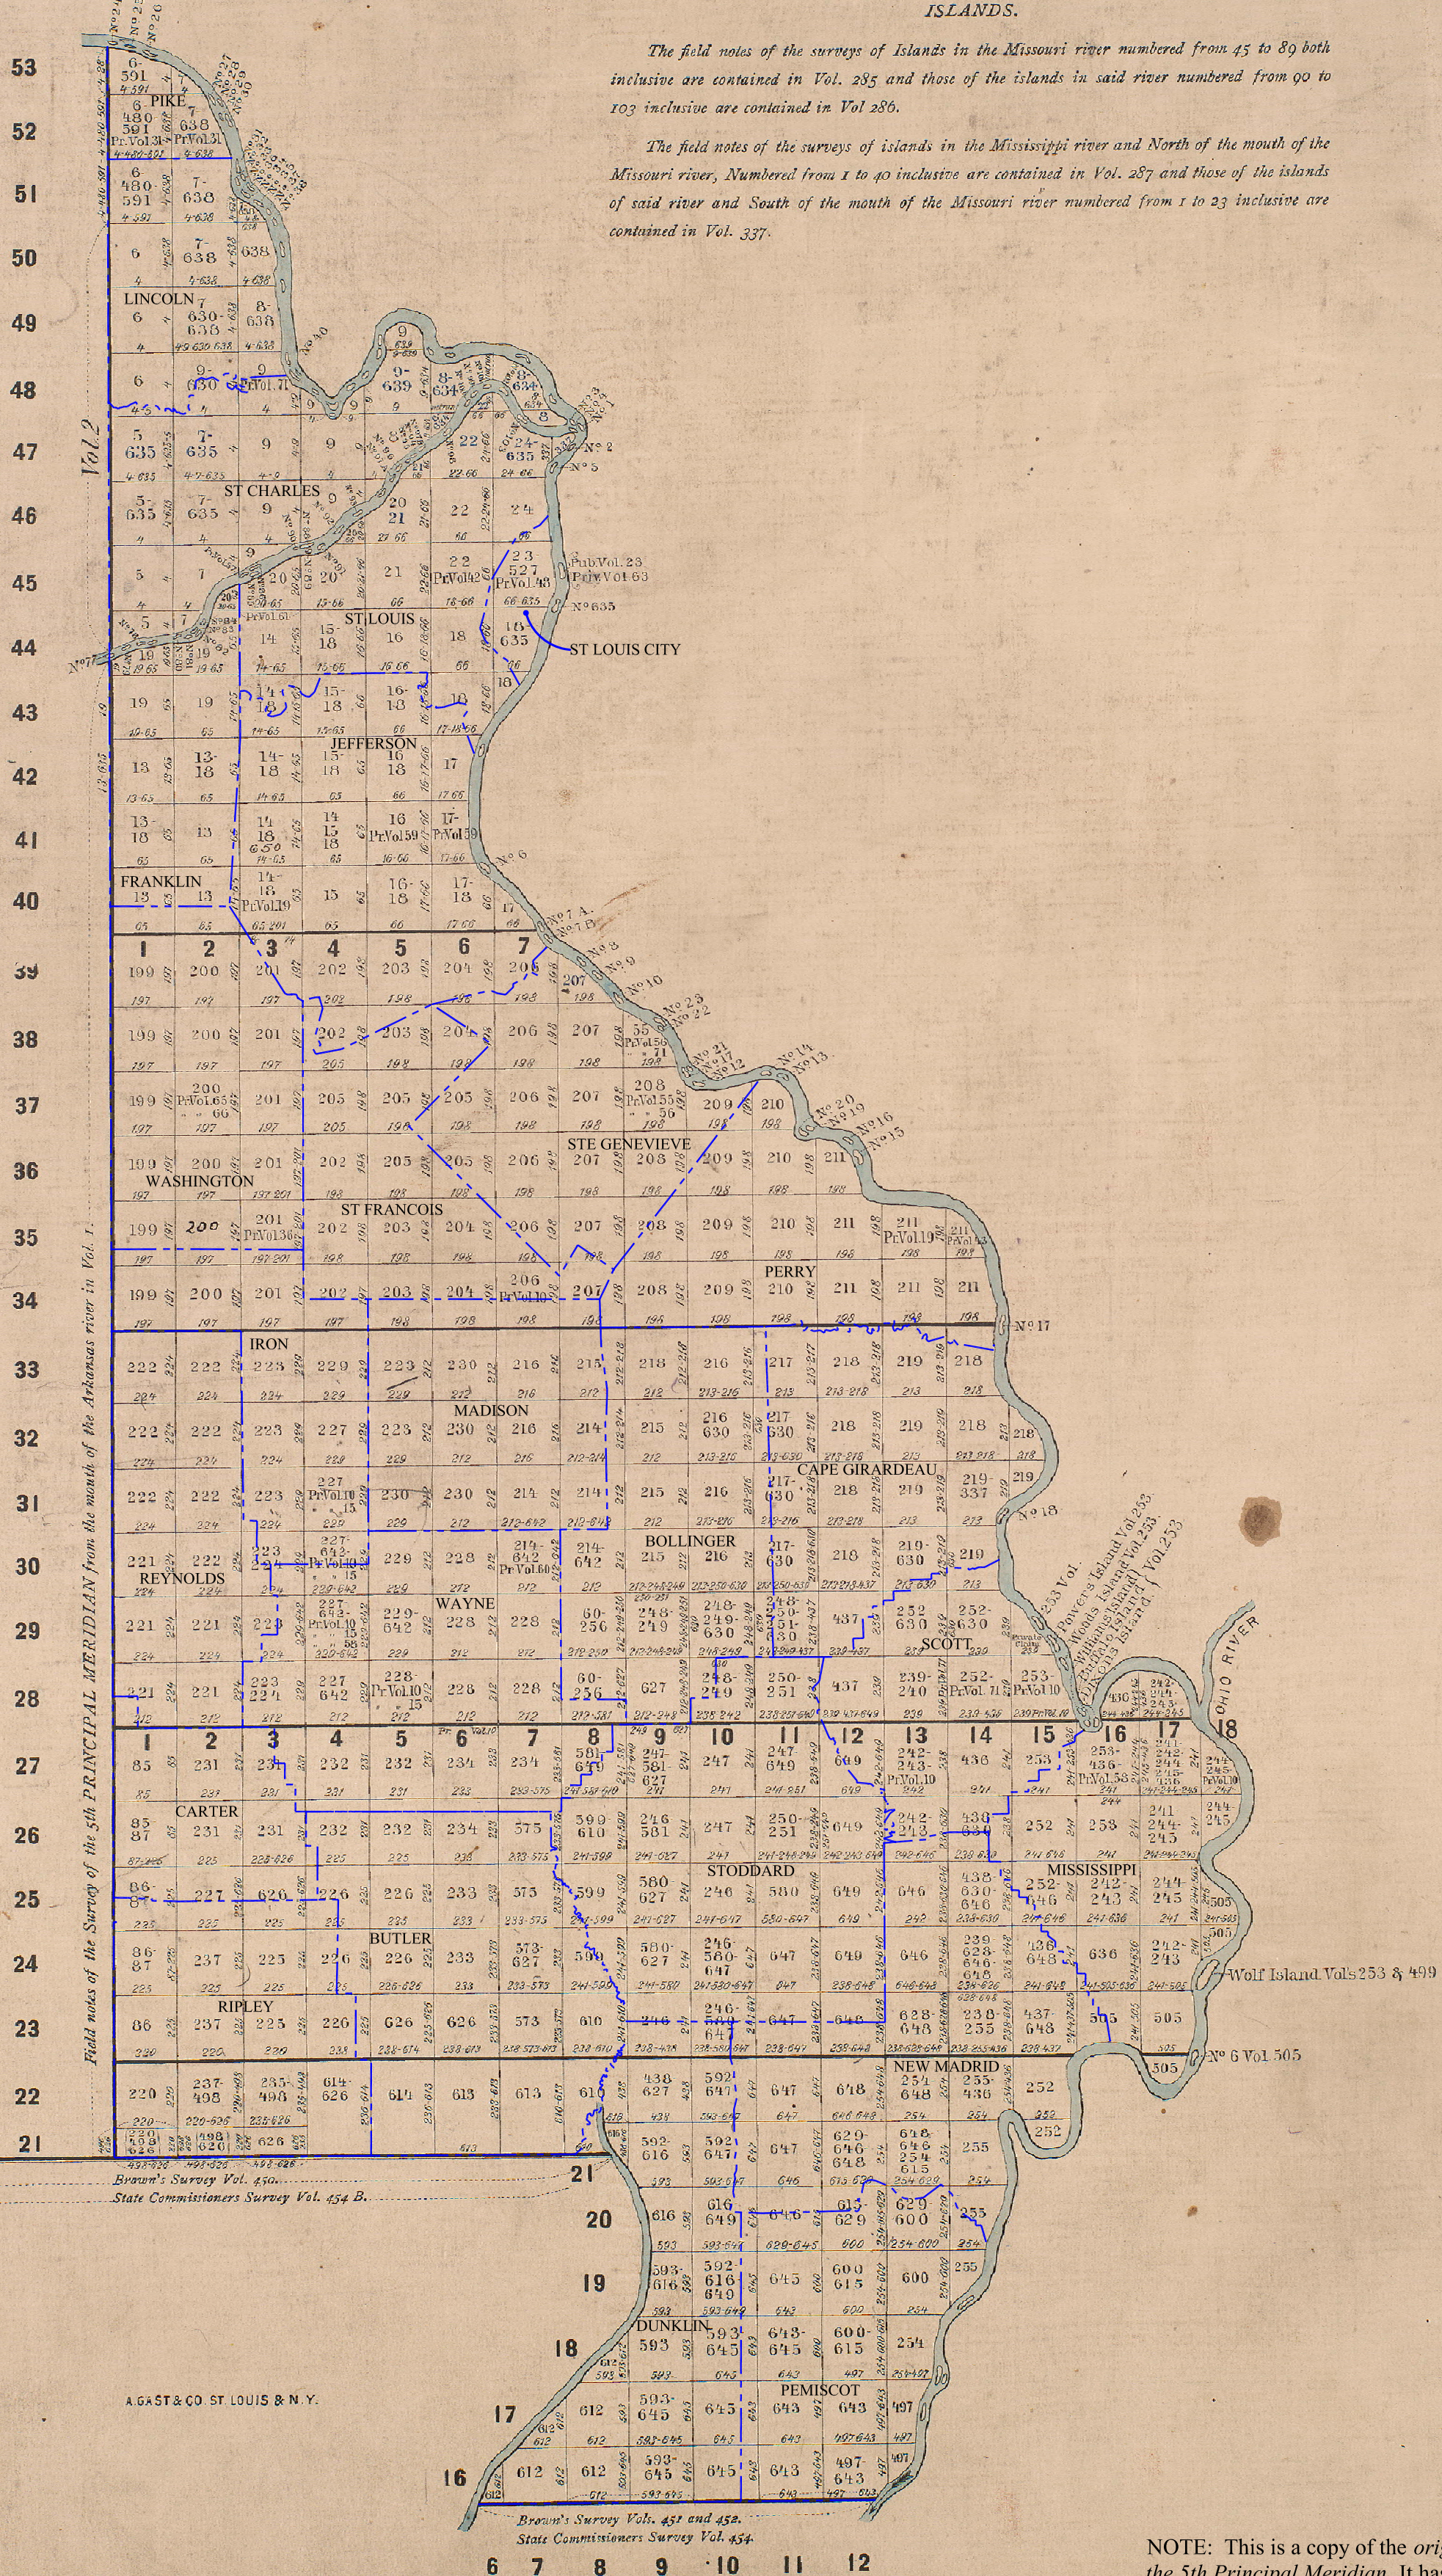

Index to Missouri field notes of the public surveys East of the 5th principal Meridian.

ISLANDS.

The field notes of the surveys of Islands in the Missouri river numbered from 45 to 89 both inclusive are contained in Vol. 285 and those of the islands in said river numbered from 90 to 103 inclusive are contained in Vol. 286.

The field notes of the surveys of islands in the Mississippi river and North of the mouth of the Missouri river, Numbered from 1 to 40 inclusive are contained in Vol. 287 and those of the islands of said river and South of the mouth of the Missouri river numbered from 1 to 23 inclusive are contained in Vol. 337.

NOTE: This is a copy of the original Index to Missouri field notes, East of the 5th Principal Meridian. It has been edited to include the approximate county boundaries. This map is to be used as a reference to determine the county in which the volumes of field notes are located.