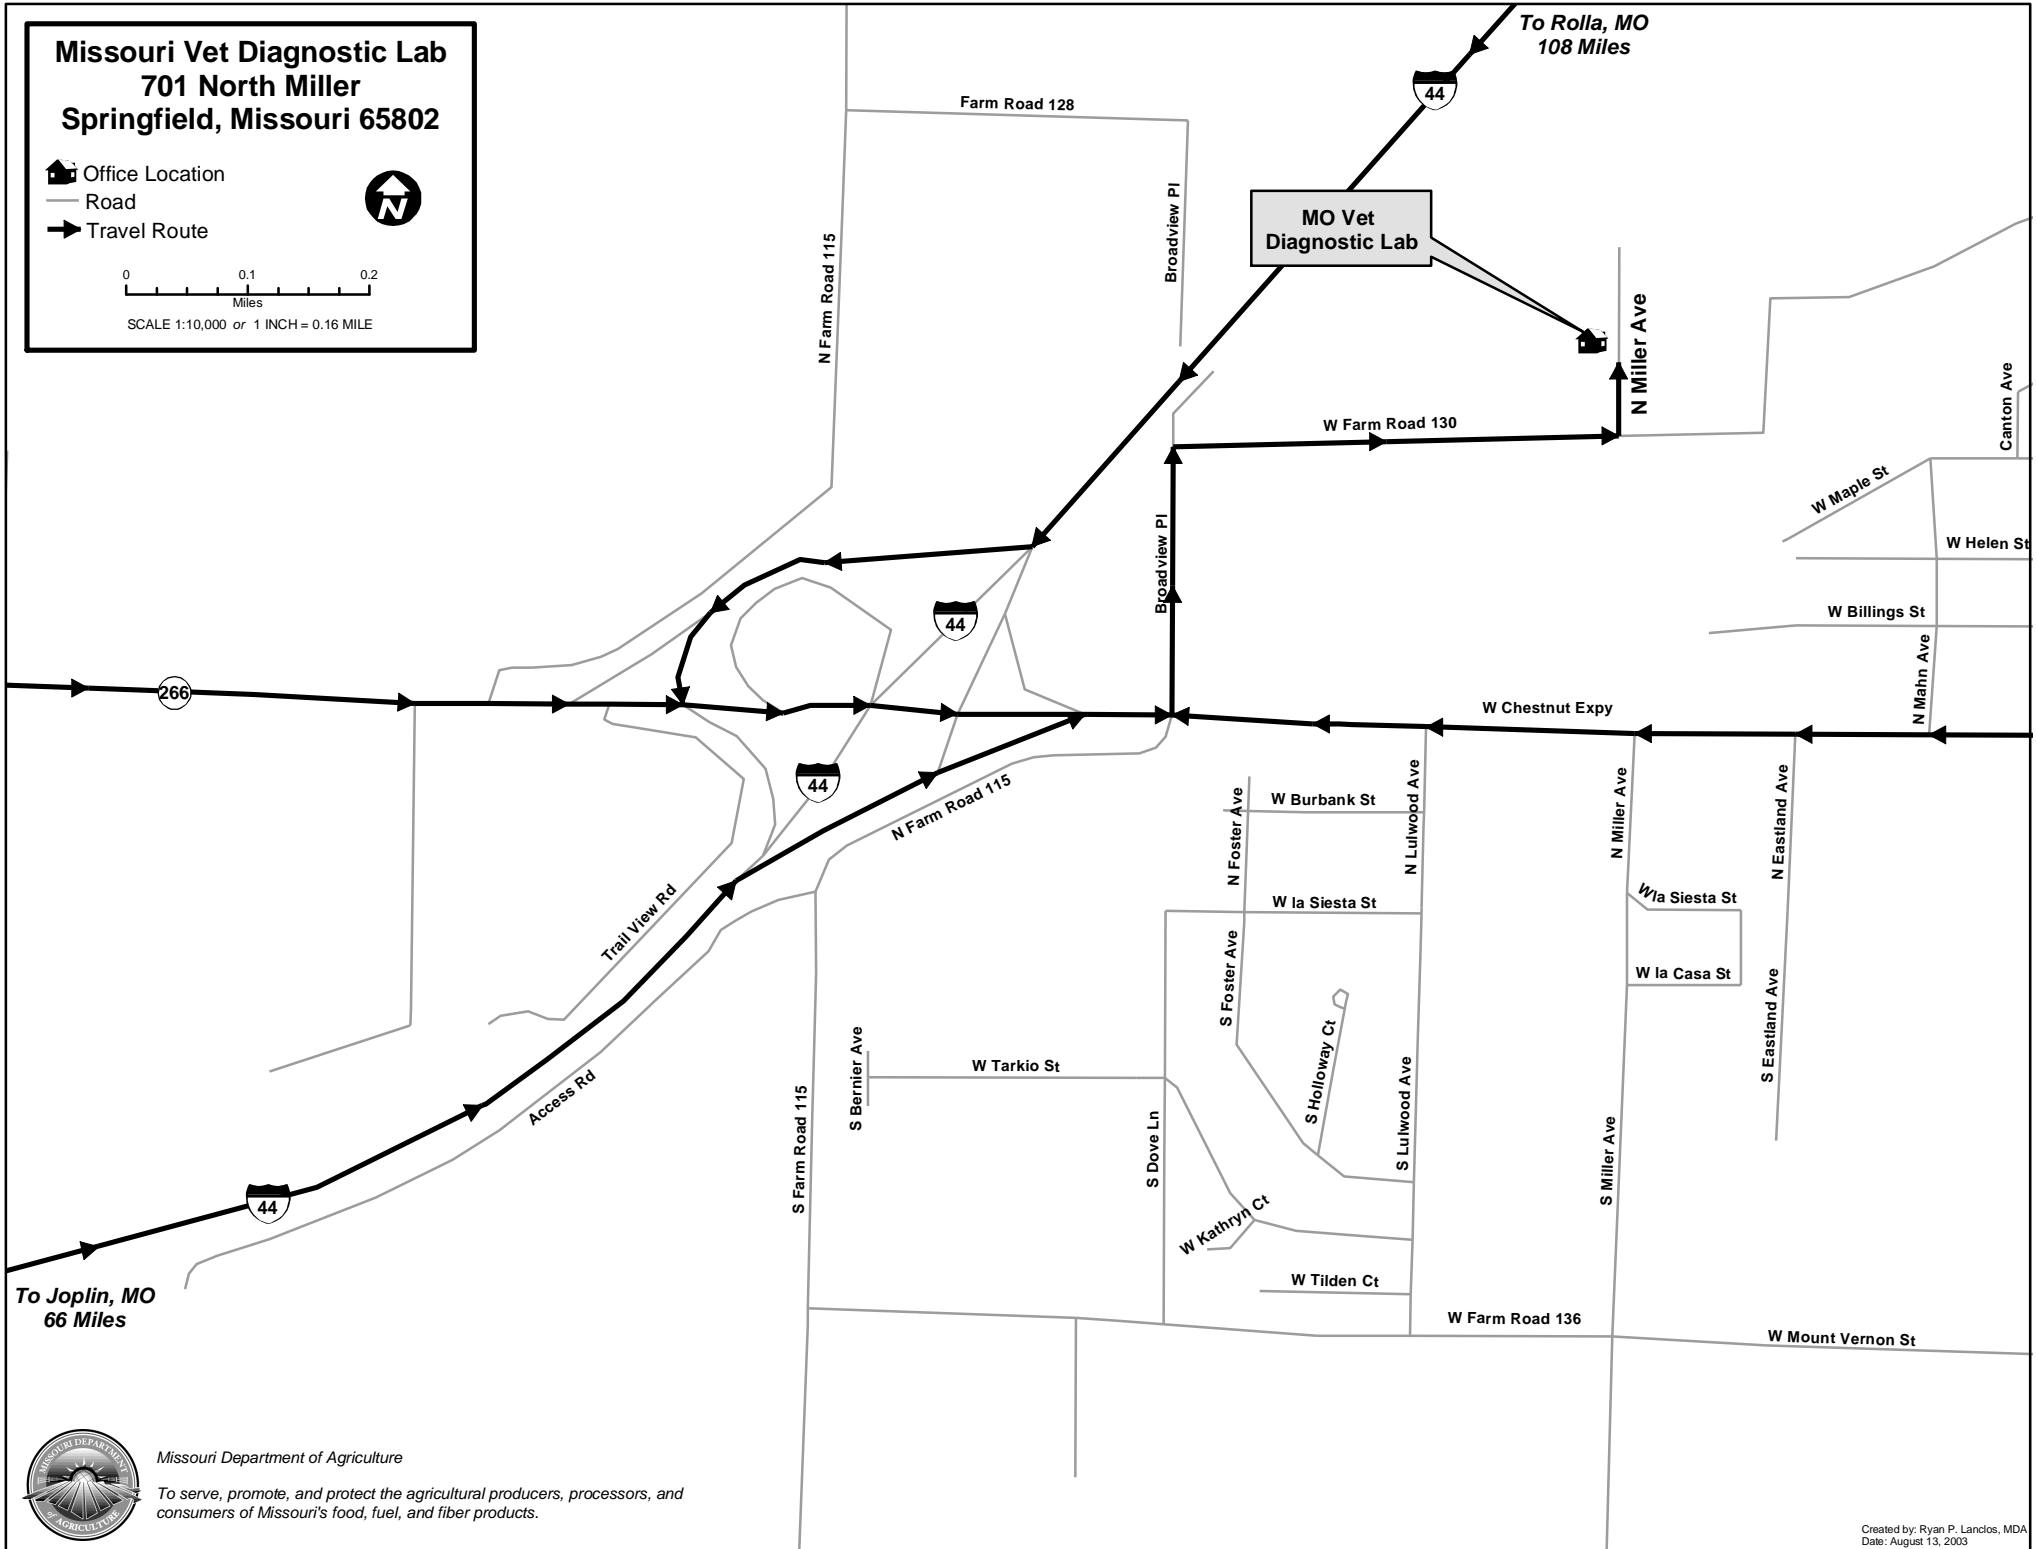

**Missouri Vet Diagnostic Lab**  
**701 North Miller**  
**Springfield, Missouri 65802**

-  Office Location
-  Road
-  Travel Route

SCALE 1:10,000 or 1 INCH = 0.16 MILE

Missouri Department of Agriculture